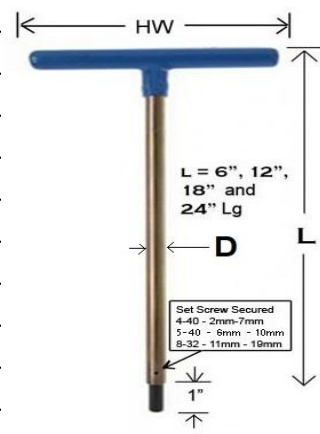

Part No	Description	Retail Price	Weight
Hand Tools - Super-T-Drivers - Metric Sizes - 6in.Lg			
BT-MT6-1	SUPER-T-DRIVER 6in.Lg. 2mm HEX	15.43	0.150
BT-MT6-2	SUPER-T-DRIVER 6in.Lg. 2.5mm HEX	16.15	0.150
BT-MT6-3	SUPER-T-DRIVER 6in.Lg. 3mm HEX	17.00	0.150
BT-MT6-4	SUPER-T-DRIVER 6in.Lg. 4mm HEX	17.96	0.240
BT-MT6-5	SUPER-T-DRIVER 6in.Lg. 5mm HEX	18.91	0.350
BT-MT6-6	SUPER-T-DRIVER 6in.Lg. 6mm HEX	19.87	0.510
BT-MT6-7	SUPER-T-DRIVER 6in.Lg. 7mm HEX	20.80	0.500
BT-MT6-8	SUPER-T-DRIVER 6in.Lg. 8mm HEX	21.08	0.720
BT-MT6-9	SUPER-T-DRIVER 6in.Lg. 9mm HEX	29.35	0.960
BT-MT6-10	SUPER-T-DRIVER 6in.Lg. 10mm HEX	24.71	0.980
BT-MT6	SUPER-T-DRIVER 7PC 6 MET SET	134.48	2.600
BT-MT6-SET-10	SUPER-T-DRIVER 6in Lg 10PC METRIC T-HANDLE SET 2MM - 10MM	170.90	6.800
Hand Tools - Super-T-Drivers - Metric Sizes - 12in.Lg			
BT-MT12-1	SUPER-T-DRIVER 12in.Lg. 2mm HEX	23.10	0.230
BT-MT12-2	SUPER-T-DRIVER 12in.Lg. 2.5mm HEX	24.15	0.230
BT-MT12-3	SUPER-T-DRIVER 12in.Lg. 3mm HEX	25.45	0.230
BT-MT12-4	SUPER-T-DRIVER 12in.Lg. 4mm HEX	26.75	0.360
BT-MT12-5	SUPER-T-DRIVER 12in.Lg. 5mm HEX	28.35	0.540
BT-MT12-6	SUPER-T-DRIVER 12in.Lg. 6mm HEX	29.80	0.760
BT-MT12-7	SUPER-T-DRIVER 12in.Lg. 7mm Hex	31.30	0.750
BT-MT12-8	SUPER-T-DRIVER 12in.Lg. 8mm HEX	32.45	1.040
BT-MT12-9	SUPER-T-DRIVER 12in.Lg. 9mm Hex	33.50	1.400
BT-MT12-10	SUPER-T-DRIVER 12in.Lg. 10mm HEX	34.50	1.390
BT-MT12-11	SUPER-T-DRIVER 12in.Lg. 11mm HEX	35.10	2.800
BT-MT12-12	SUPER-T-DRIVER 12in.Lg. 12mm HEX	38.45	2.870
BT-MT12-12	SUPER-T-DRIVER 12in.Lg. 12mm HEX	138.46	2.870
BT-MT12-14	SUPER-T-DRIVER 12in.Lg. 14mm HEX	60.46	3.820
BT-MT12-15	SUPER-T-DRIVER 12in.Lg. 15mm HEX	60.16	5.200
BT-MT12-16	SUPER-T-DRIVER 12in.Lg. 16mm	70.51	5.200
BT-MT12-17	SUPER-T-DRIVER 12in.Lg. 17mm HEX	51.90	5.210
BT-MT12-19	SUPER-T-DRIVER 12in.Lg. 19mm HEX	62.30	6.530
BT-MT12	SUPER-T-DRIVER 7PC Metric Set 2mm-8mm	138.46	5.600
BT-MT12-SET-10	SUPER-T-DRIVER 12in Lg 10PC METRIC T-HANDLE SET 2MM - 10MM	198.90	12.000
Hand Tools - Super-T-Drivers - Metric Sizes - 18in.Lg			
BT-MT18-1	SUPER-T-DRIVER 18in.Lg. 2mm HEX	31.60	0.320

BT-MT12
7pc Metric Set, 12" Lg
Hex Sizes (2mm, 2.5mm,
3mm, 4mm, 5mm, 6mm, 8mm)