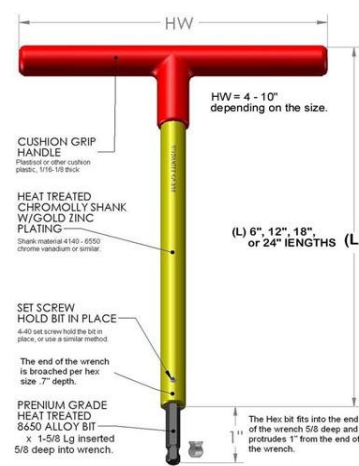

BT-T6-6	SUPER-T-DRIVER 6in.Lg. 7/32 HEX		19.90	0.360
BT-T6-7	SUPER-T-DRIVER 6in.Lg. 1/4 HEX		17.66	0.500
BT-T6-70	SUPER-T-DRIVER 1/4 Hex 6in.Lg Hex Insert Bit Holder (Hex Bits not In		15.40	0.480
BT-T6-8	SUPER-T-DRIVER 6in.Lg. 5/16 HEX		18.63	0.720
BT-T6-9	SUPER-T-DRIVER 6in.Lg. 3/8 HEX		19.37	0.990
BT-T6	SUPER-T-DRIVER 6in.Lg. 7PC SET		118.84	3.400
Hand Tools - Super-T-Drivers - Fractional Sizes - 12in.Lg				
BT-T12-5/64	SUPER-T-DRIVER 12in.Lg. 5/64 HEX		22.79	0.230
BT-T12-3/32	SUPER-T-DRIVER 12in.Lg. 3/32 HEX		25.44	0.240
BT-T12-1	SUPER-T-DRIVER 12in.Lg. 7/64 HEX		22.06	0.240
BT-T12-2	SUPER-T-DRIVER 12in.Lg. 1/8 HEX		23.01	0.240
BT-T12-3	SUPER-T-DRIVER 12in.Lg. 9/64 HEX		24.17	0.370
BT-T12-4	SUPER-T-DRIVER 12in.Lg. 5/32 HEX		25.44	0.370
BT-T12-5	SUPER-T-DRIVER 12in.Lg. 3/16 HEX		26.57	0.540
BT-T12-6	SUPER-T-DRIVER 12in.Lg. 7/32 HEX		28.22	0.550
BT-T12-7	SUPER-T-DRIVER 12in.Lg. 1/4 HEX		29.35	0.750
BT-T12-70	SUPER-T-DRIVER 1/4 Hex 12in.Lg. Hex Insert Bit Holder Bits not included)	-	19.95	0.730
BT-T12-70-SET-BFM	42pc Hex Bit Set w/12in.Lg T-Handle Driver		125.50	1.600
BT-T12-8	SUPER-T-DRIVER 12in.Lg. 5/16 HEX		30.97	1.050
BT-T12-9	SUPER-T-DRIVER 12in.Lg. 7/16 HEX		32.88	1.410
BT-T12-7/16				2.800
BT-T12-1/2	SUPER-T-DRIVER 12in.Lg. 1/2 HEX		50.38	3.900
BT-T12-9/16	SUPER-T-DRIVER 12in.Lg. 9/16 HEX		74.72	3.850
BT-T12-5/8	SUPER-T-DRIVER 12in.Lg. 5/8 HEX		94.93	5.300
BT-T12-3/4	SUPER-T-DRIVER 12in.Lg. 3/4 HEX		118.25	7.000
BT-T12-7/8	SUPER-T-DRIVER 12in.Lg. 7/8 HEX		123.94	9.000
BT-T12	SUPER-T-DRIVER 12in.Lg. 7PC SET		124.36	4.400
Hand Tools - Super-T-Drivers - Fractional Sizes - 18in.Lg				
BT-T18-5/64	SUPER-T-DRIVER 18in.Lg. 5/64 HEX		29.73	0.320
BT-T18-3/32	SUPER-T-DRIVER 18in.Lg. 3/32 HEX		31.06	0.320
BT-T18-1	SUPER-T-DRIVER 18in.Lg. 7/64 HEX		29.91	0.320
BT-T18-2	SUPER-T-DRIVER 18in.Lg. 1/8 HEX		31.71	0.330
BT-T18-3	SUPER-T-DRIVER 18in.Lg. 9/64 HEX		32.54	0.500
BT-T18-4	SUPER-T-DRIVER 18in.Lg. 5/32 HEX		33.87	0.500
BT-T18-5	SUPER-T-DRIVER 18in.Lg. 3/16 HEX		35.19	0.730
BT-T18-6	SUPER-T-DRIVER 18in.Lg. 7/32 HEX		36.34	0.740
BT-T18-7	SUPER-T-DRIVER 18in.Lg. 1/4 HEX		38.38	1.000
BT-T18-70	SUPER-T-DRIVER 1/4 Hex 18in.Lg Hex Bit Holder (Hex Bits n		32.30	0.480
BT-T18-8	SUPER-T-DRIVER 18in.Lg. 5/16 HEX		39.92	1.500
BT-T18-9	SUPER-T-DRIVER 18in.Lg. 3/8 HEX		41.62	1.840
BT-T18-70-SET	21pc Hex Bit Set (5/64 - 3/8) w/18in.Lg T-Handle Driver		40.10	1.600
BT-T18-70-SET-BFM	42pc Hex Bit Set w/18in.Lg T-Handle Driver		129.66	1.600
BT-T18-7/16	SUPER-T-DRIVER 18in.Lg. 7/16 HEX		82.31	4.000